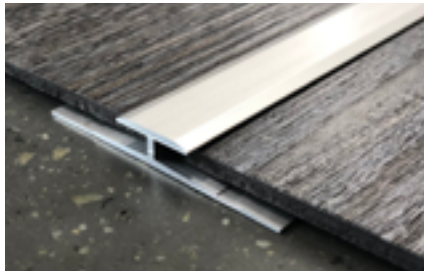

LVT JOINER

Etched Aluminum
(EA)

LVT 103 - 3mm   LVT 105 - 5mm

Available Finishes: EA, EN and BRZ.