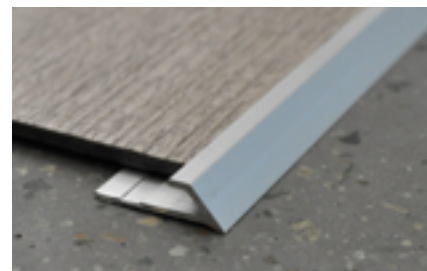

BEVEL CAP

LVT 406 - 3mm (stock)   LVT 404 - 4mm
LVT 405 - 5mm (stock)   LVT 407 - 7mm
LVT 425 - 2.5mm   LVT 408 - 8mm
LVT 404 - 4mm

Available Finishes: EA, EN and BRZ.