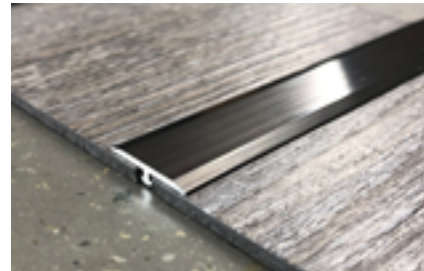

LVT T-MOLD

LVT 102 - 2.5mm (stock)

Available Finishes: EA, EN and BRZ.

Etched Aluminum
(EA)

Etched Nickle
(EN)

Etched Bronze
(BRZ)

Mill Finish
(MF)

Bright Dipped Brass
(BDB)

Non-Stock items available
within 7-10 days