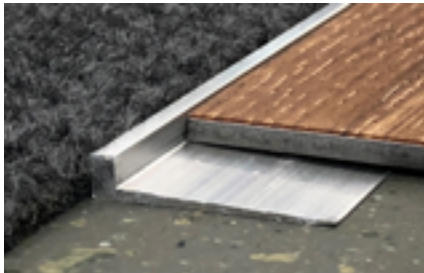

NO-LIP RAMP

LVT 123 - 3.5mm to 2.5mm   LVT 127 - 3mm to 5mm (stock)
LVT 124 - 2.5mm to 4.5mm   LVT 128 - 3mm to 2.5mm
LVT 125 - 3mm to 4.5mm   LVT 129 - 7mm to 2.5mm

Available Finishes: MF.