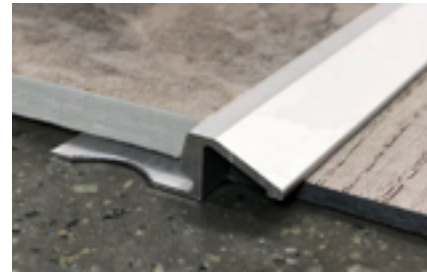

CERAMIC TILE TO LVT

EdgeTek TLVT 516 - 5/16" to 3mm
EdgeTek TLVT 38 - 3/8" to 3mm

Available Finishes: EA, EN, BRZ and BDB.